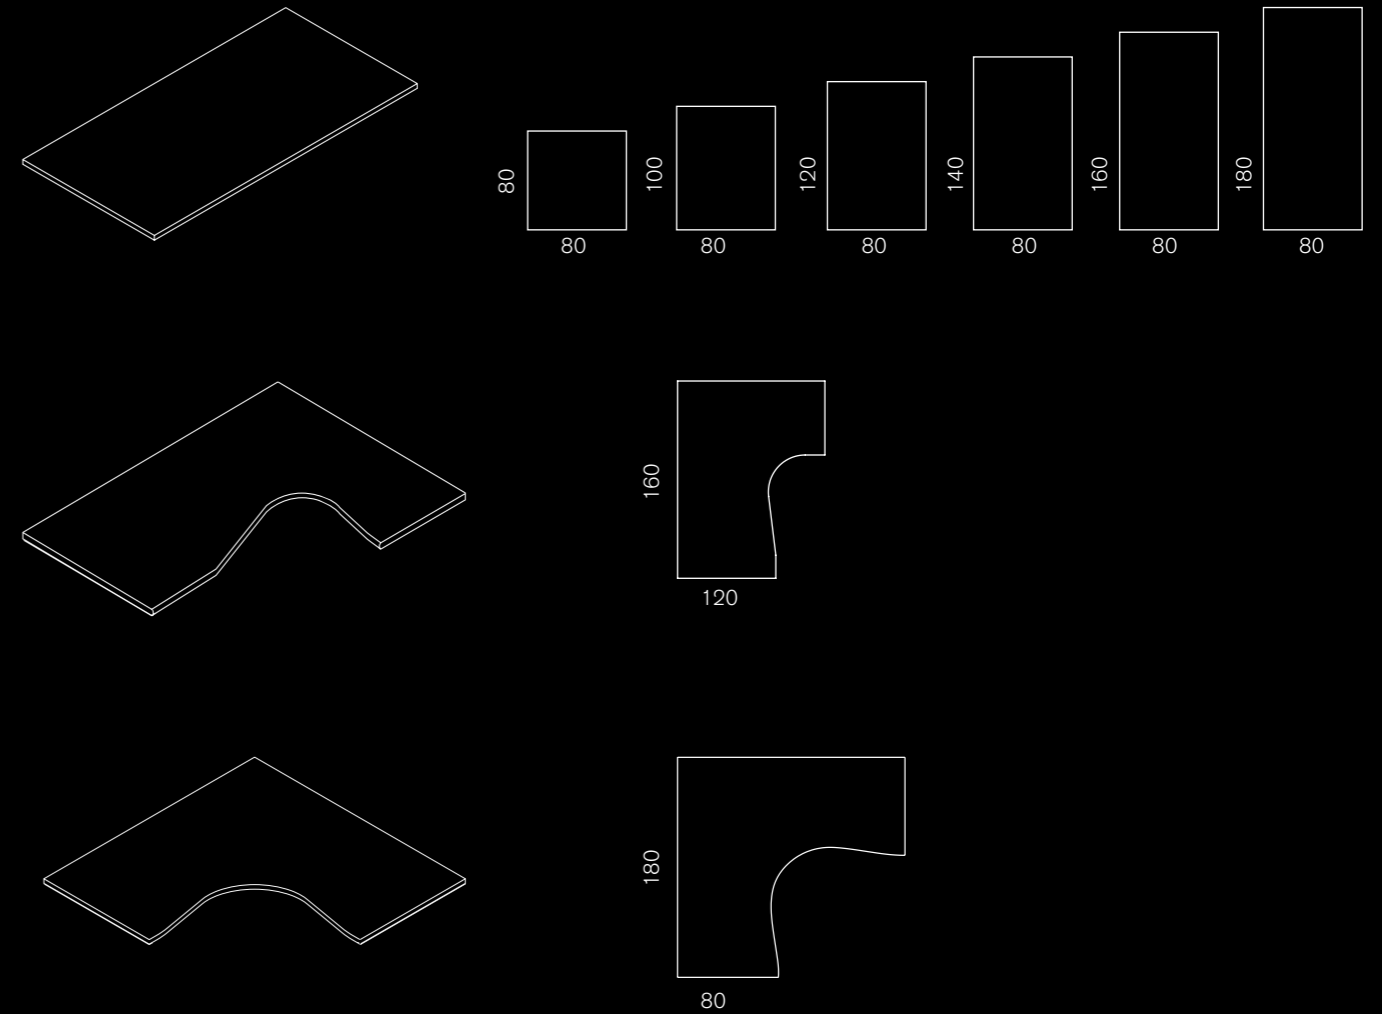

06

07

**TAVOLA TECNICA GAMBE/
TECHNICAL TABLE LEGS**

FIANCO LEGNO, GAMBA CAVALLETTO, IBRIDA
SHAPED PANEL END, METALLIC FRAME, HYBRID

IMG 02:
CORNER/CORNER DESK

SCRIVANIA CON PIANO SAGOMATO E PANNELLI CON ACCESSORI
DESK WITH SHAPED TOP AND PANEL WITH ACCESSORIES

12

13

**TAVOLA TECNICA PIANI/
TECHNICAL TABLE TOPS**

CORNER, PIANO SAGOMATO, PIANO RETTANGOLAR
CORNER DESK, SHAPED TOP, RECTANGULAR TOP

16

17

18

19